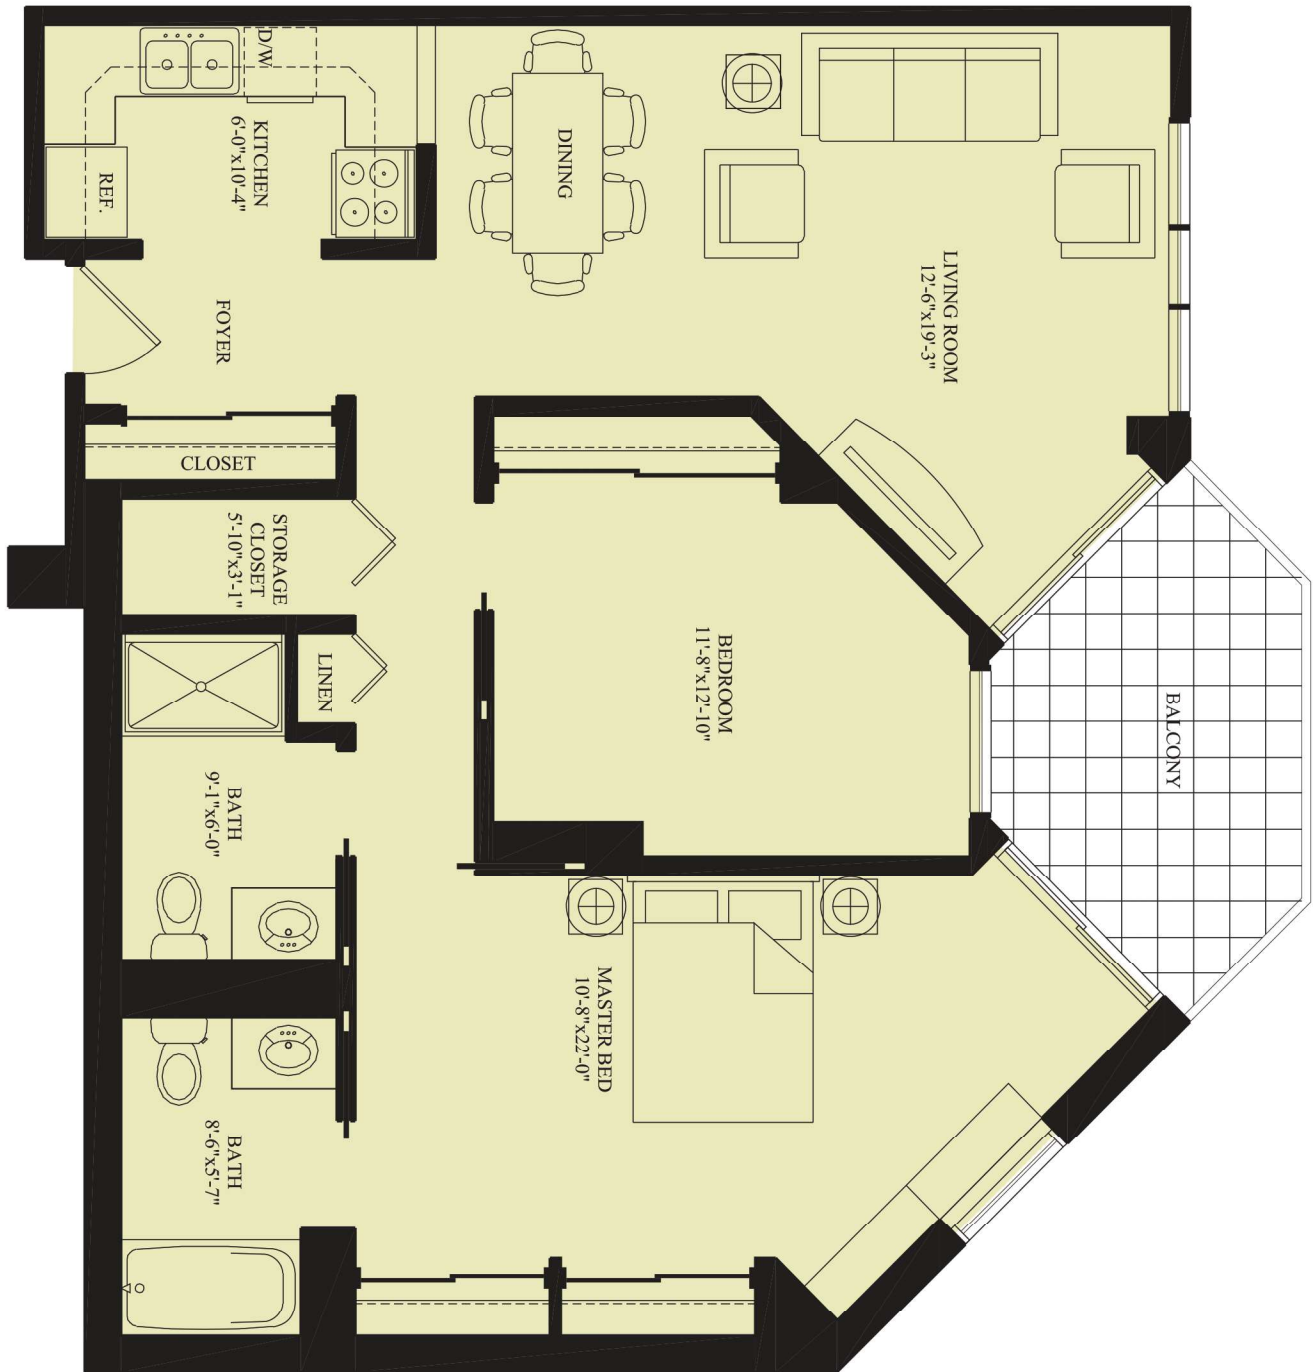

# CARKEEK (955 SF)

\*Measurements are intended as an estimate only and not a guarantee. Furniture for sample purposes only and not included in apartment.