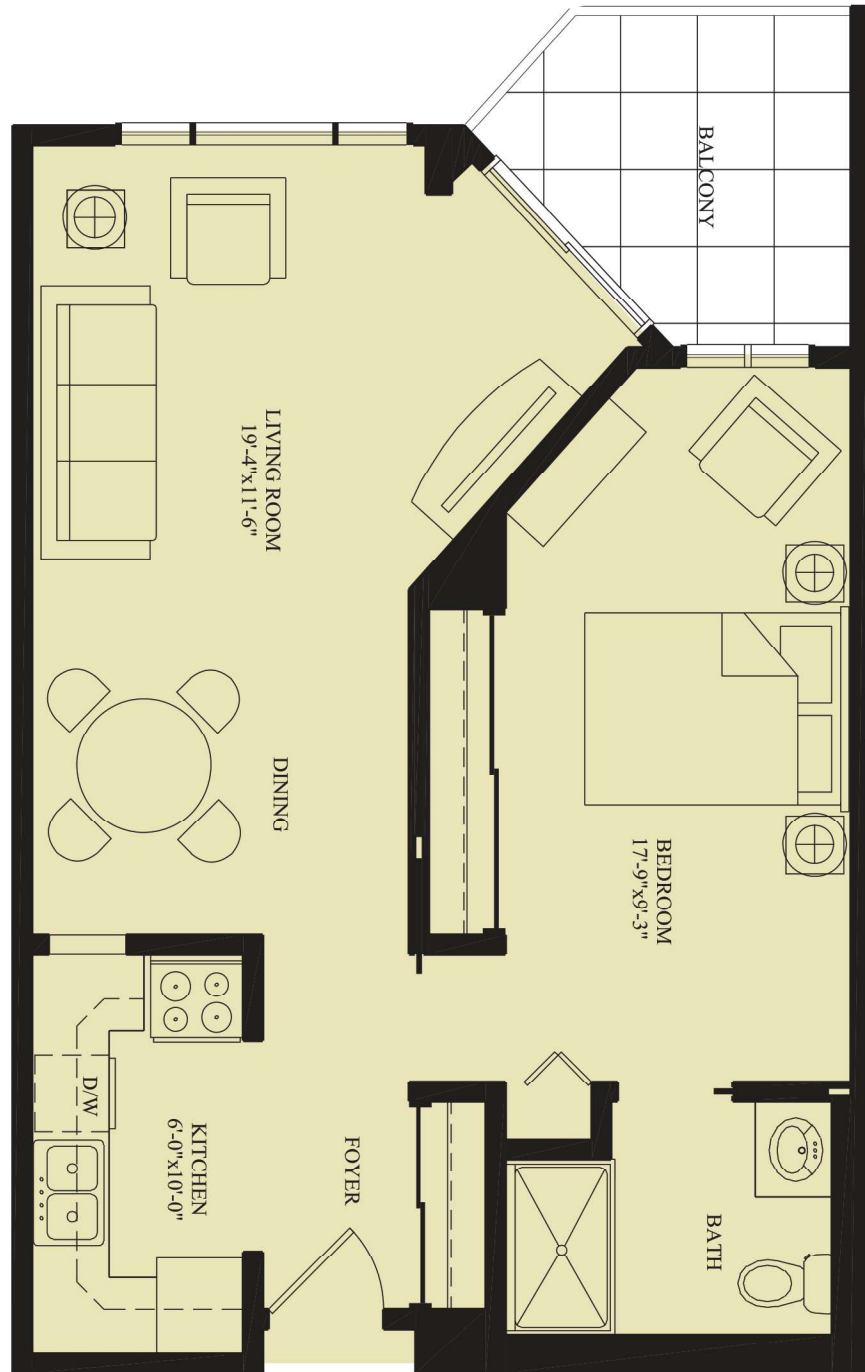

BEACON (619 SF)

*Measurements are intended as an estimate only and not a guarantee. Furniture for sample purposes only and not included in apartment.