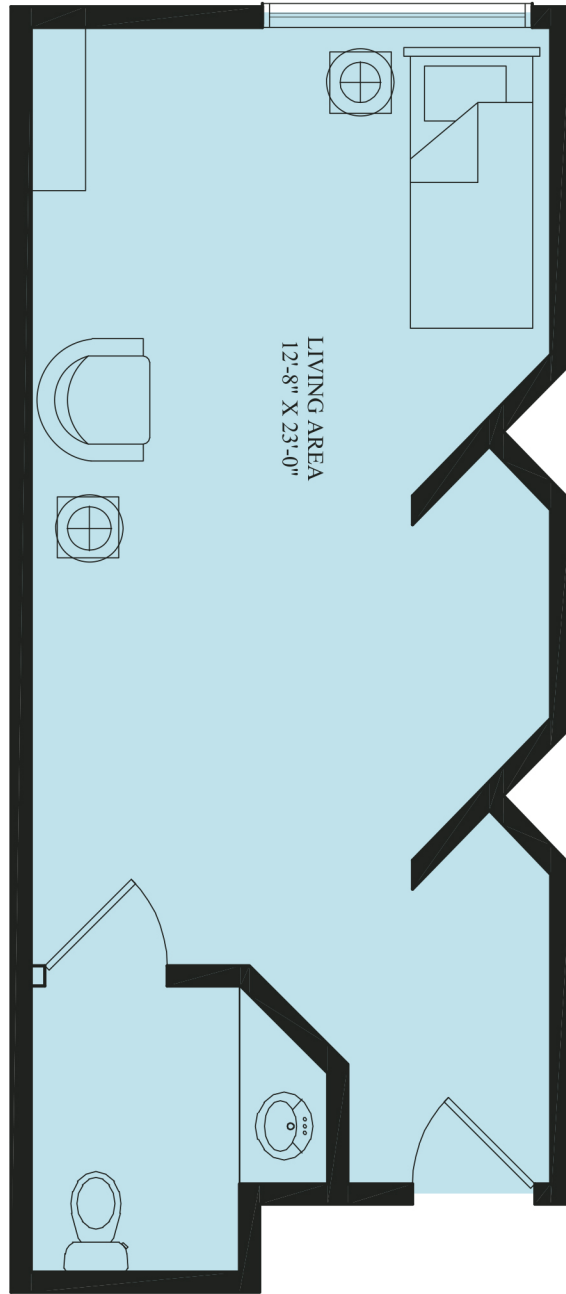

# CRISTA Shores

## COURTYARD – STUDIO – 383 SF

\*Measurements are intended as an estimate only and not a guarantee. Furniture for sample purposes only and not included in apartment.

  
**CRISTA SHORES™**  
A CRISTA SENIOR LIVING COMMUNITY